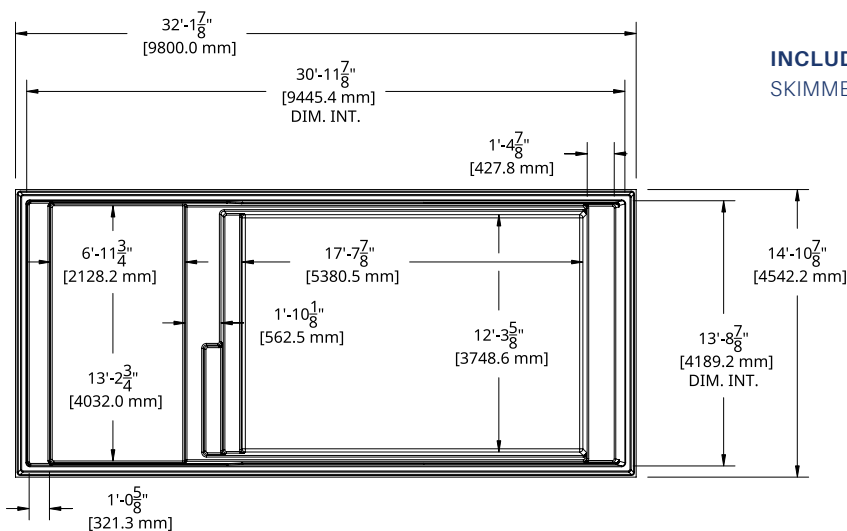

QUARTZ

14' x 31'

Available colors

QUARTZ MODEL

DIMENSIONS	14' x 31'
DEPTH	4' 10"
WEIGHT EMPTY POOL	2500 lbs · 1 134 kg
INTERIOR VOLUME	1 305.82 ft ³ · 36.98 m ³
WATER VOLUME	36 977 L · 9 768 gal

INCLUDED:

SKIMMER | RETURN | DRAIN