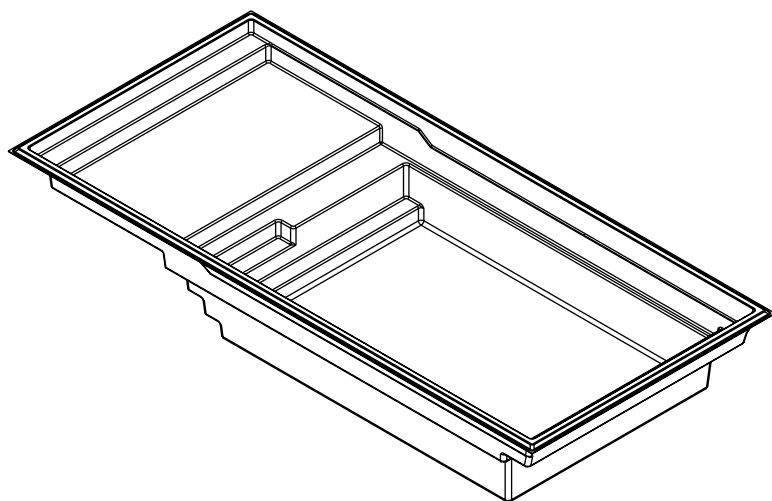

QUARTZ

14' x 31'

Available colors

QUARTZ MODEL

DIMENSIONS	14' x 31'
DEPTH	4' 10"
WEIGHT EMPTY POOL	2500 lbs · 1 134 kg
INTERIOR VOLUME	1 305.82 ft ³ · 36.98 m ³
WATER VOLUME	36 977 L · 9 768 gal

INCLUDED:

SKIMMER | RETURN | DRAIN